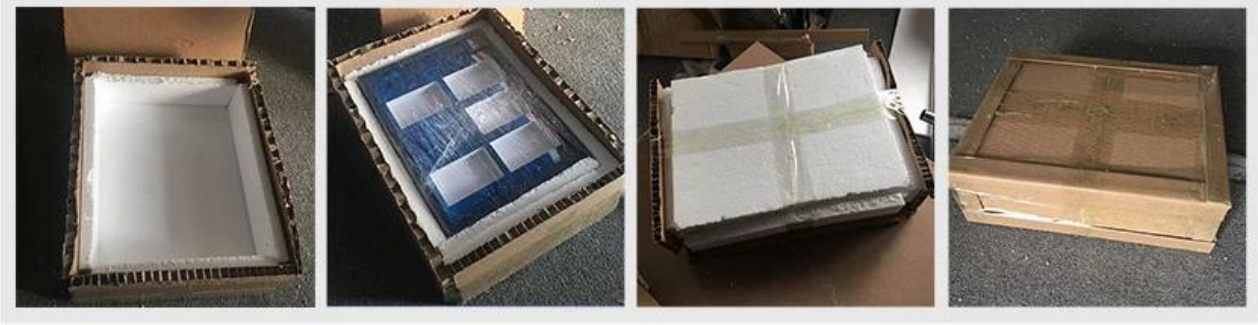

ETRON

Custom Designed Displays

17 POP

Acrylic Workshop

Wood Workshop

Metal Workshop

Screen Printing Workshop

1. 00000K = K 5000000000000000000
2. 00000000000000000000
3. 00000000000000000000