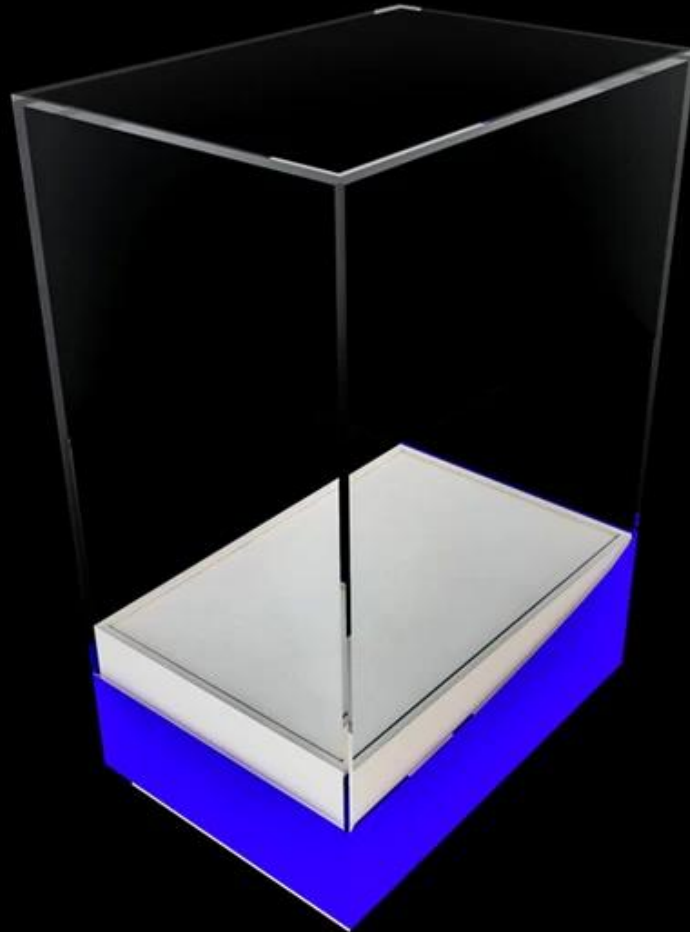

17 Detron POP XXXXXXXXXX
XXXXXXXXXX