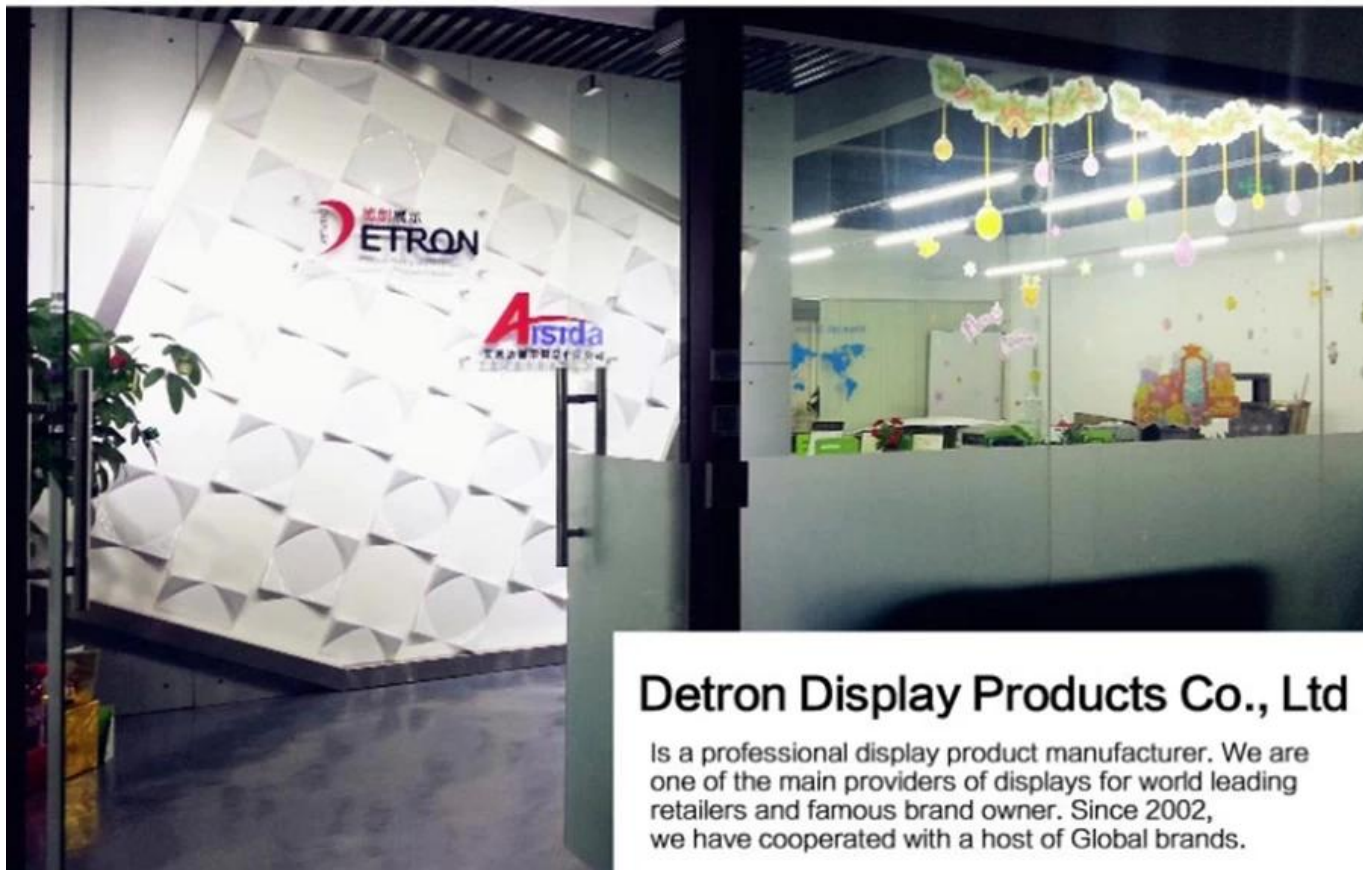

Detron Display Products Co., Ltd

Is a professional display product manufacturer. We are one of the main providers of displays for world leading retailers and famous brand owner. Since 2002, we have cooperated with a host of Global brands.