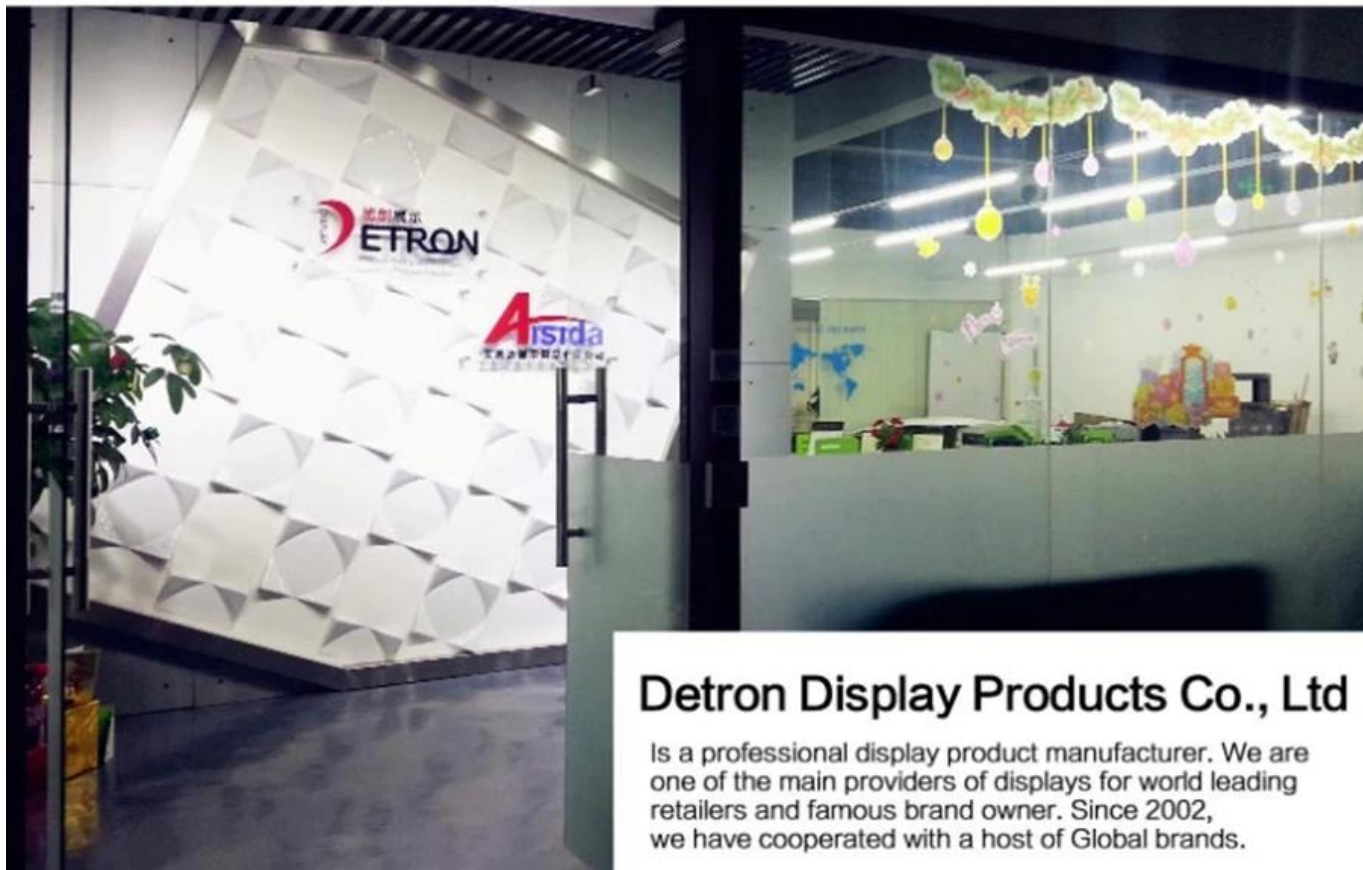

## Detron Display Products Co., Ltd

Is a professional display product manufacturer. We are one of the main providers of displays for world leading retailers and famous brand owner. Since 2002, we have cooperated with a host of Global brands.