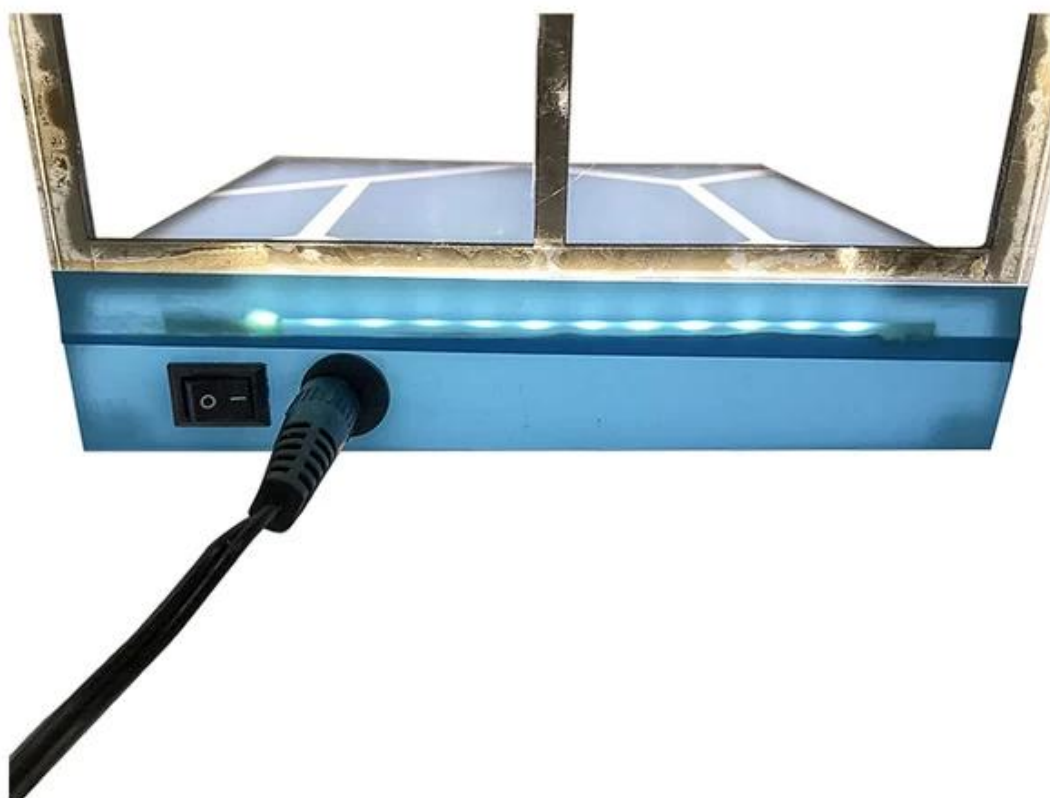

17 Detron POP XXXXXXXXXX