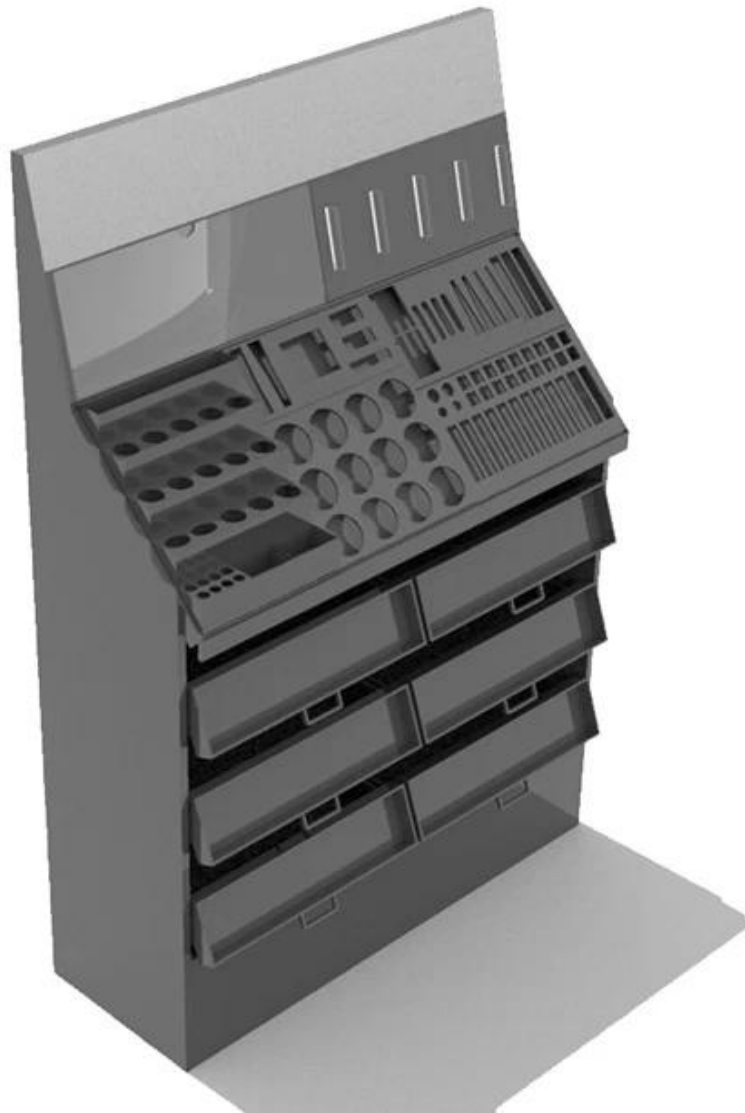

● [Placeholder]

● [Placeholder]

● OEM [Placeholder]

[Placeholder]

[Placeholder]	[Placeholder]
[Placeholder]	[Placeholder] OEM [Placeholder]
[Placeholder]	DT-CO25
[Placeholder]	1200x250x1800mm [Placeholder]
[Placeholder]	[Placeholder]
[Placeholder]	[Placeholder]
[Placeholder]	100 [Placeholder]
[Placeholder]	9 [Placeholder] 18 [Placeholder]
[Placeholder]	7 [Placeholder] 12 [Placeholder]
[Placeholder]	25 [Placeholder] 30 [Placeholder]
[Placeholder]	[Placeholder]/[Placeholder]/[Placeholder]
[Placeholder]	[Placeholder]
[Placeholder]	EXW [Placeholder] FOB [Placeholder] CIF
[Placeholder]	T / T [Placeholder] 30 [Placeholder] + 70 [Placeholder] PayPal [Placeholder]
[Placeholder]	[Placeholder]
[Placeholder]	12KG 20MM EPS [Placeholder]
[Placeholder]	K = K [Placeholder]

17 Detron POP

### Supply Ability

We can produce display stand follow customer's requirements.