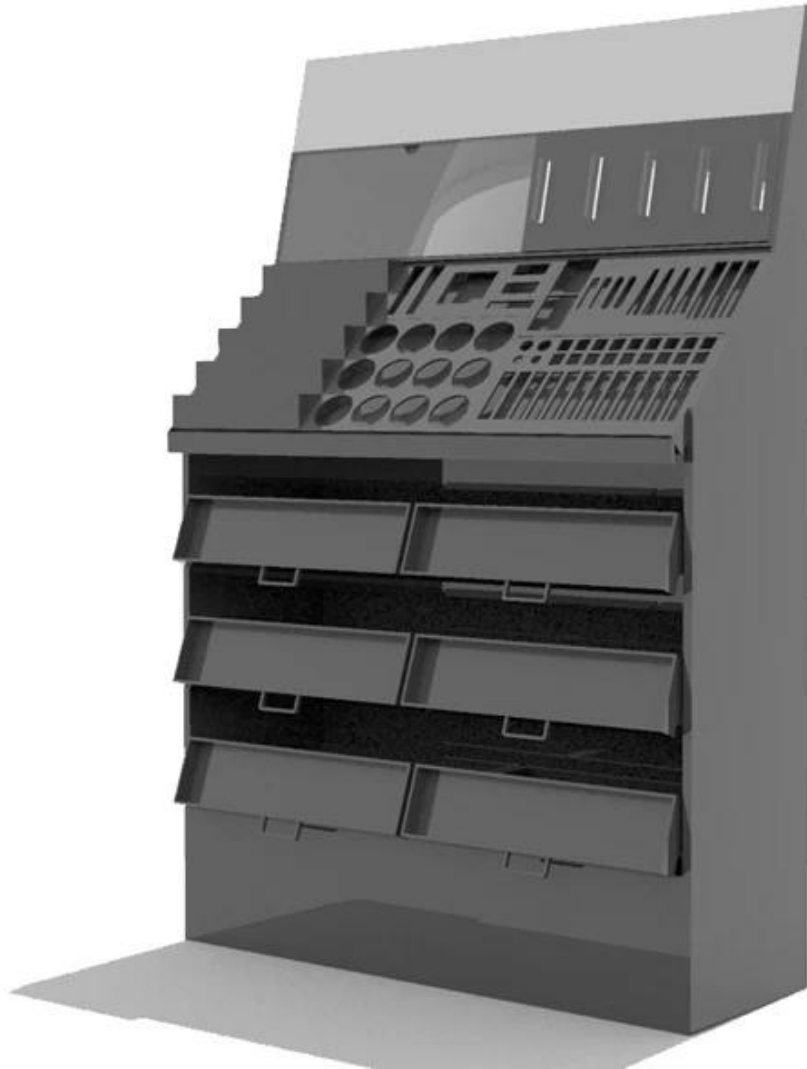

● [Placeholder]

● [Placeholder]

● OEM [Placeholder]

[Placeholder]

[Placeholder]	[Placeholder]
[Placeholder]	[Placeholder] OEM [Placeholder]
[Placeholder]	DT-CO25
[Placeholder]	1200x250x1800mm [Placeholder]
[Placeholder]	[Placeholder]
[Placeholder]	[Placeholder]
[Placeholder]	100 [Placeholder]
[Placeholder]	9 [Placeholder] 18 [Placeholder]
[Placeholder]	7 [Placeholder] 12 [Placeholder]
[Placeholder]	25 [Placeholder] 30 [Placeholder]
[Placeholder]	[Placeholder]/[Placeholder]/[Placeholder]
[Placeholder]	[Placeholder]
[Placeholder]	EXW [Placeholder] FOB [Placeholder] CIF
[Placeholder]	T / T [Placeholder] 30 [Placeholder] + 70 [Placeholder] PayPal [Placeholder]
[Placeholder]	[Placeholder]
[Placeholder]	12KG 20MM EPS [Placeholder]
[Placeholder]	K = K [Placeholder]

17 Detron POP