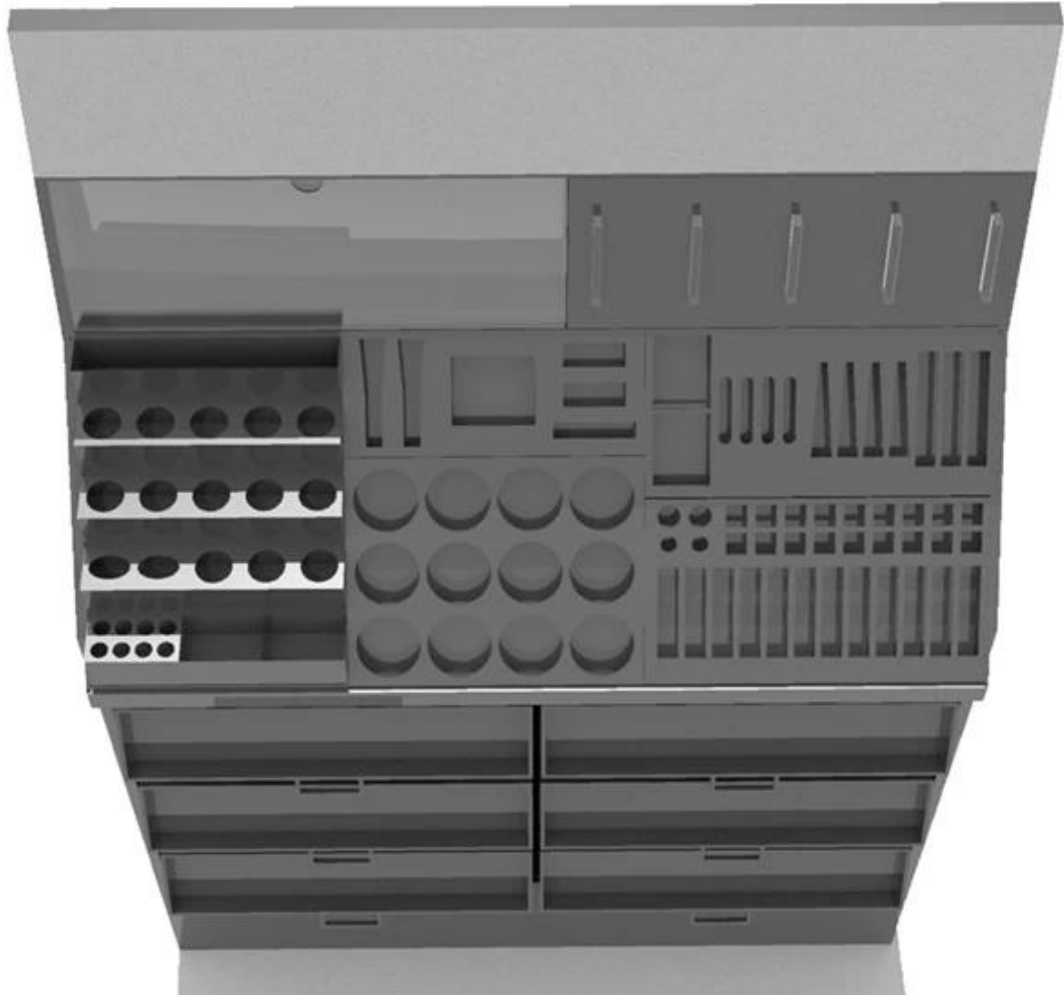

● [Placeholder]

● [Placeholder]

● OEM [Placeholder]

[Placeholder]

[Placeholder]	[Placeholder]
[Placeholder]	[Placeholder] OEM [Placeholder]
[Placeholder]	DT-CO25
[Placeholder]	1200x250x1800mm [Placeholder]
[Placeholder]	[Placeholder]
[Placeholder]	[Placeholder]
[Placeholder]	100 [Placeholder]
[Placeholder]	9 [Placeholder] 18 [Placeholder]
[Placeholder]	7 [Placeholder] 12 [Placeholder]
[Placeholder]	25 [Placeholder] 30 [Placeholder]
[Placeholder]	[Placeholder]/[Placeholder]/[Placeholder]
[Placeholder]	[Placeholder]
[Placeholder]	EXW [Placeholder] FOB [Placeholder] CIF
[Placeholder]	T / T [Placeholder] 30 [Placeholder] + 70 [Placeholder] PayPal [Placeholder]
[Placeholder]	[Placeholder]
[Placeholder]	12KG 20MM EPS [Placeholder]
[Placeholder]	K = K [Placeholder]

17 Detron POP