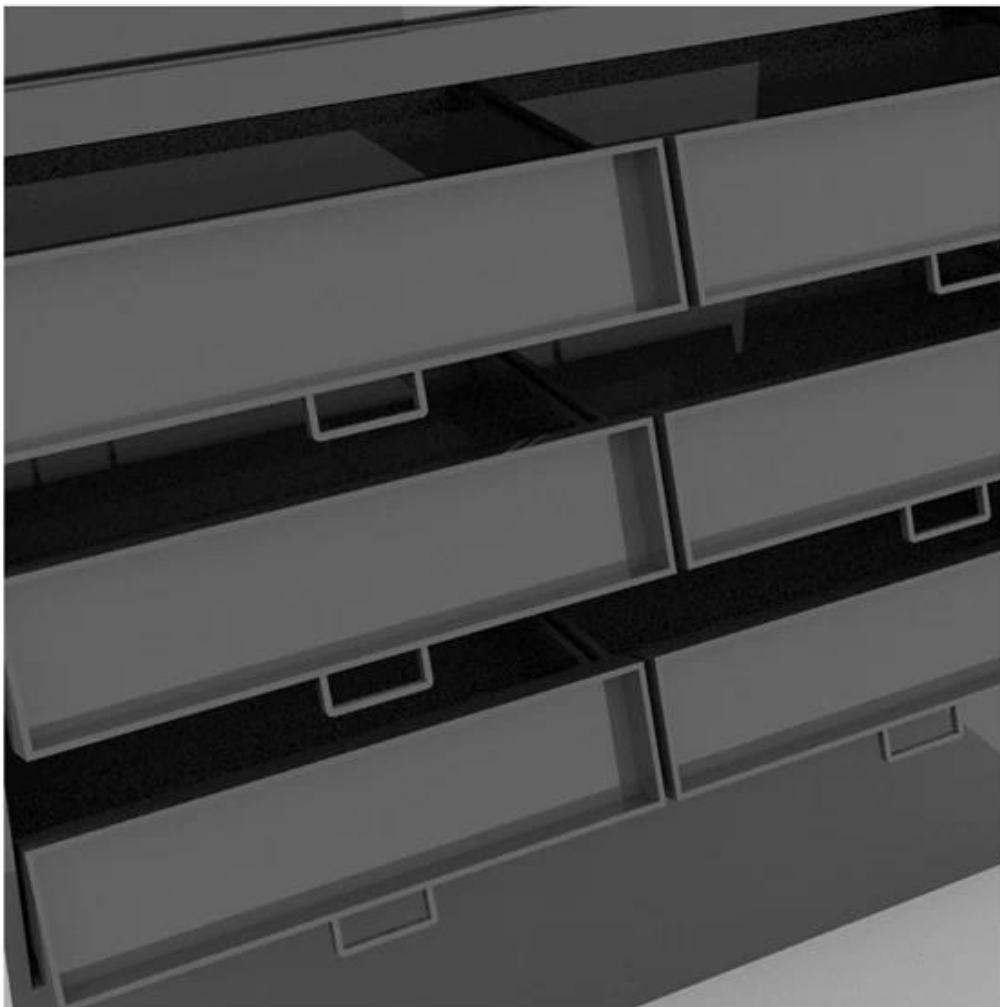

● [Placeholder]

● [Placeholder]

● OEM [Placeholder]

[Placeholder]

[Placeholder]	[Placeholder]
[Placeholder]	[Placeholder] OEM [Placeholder]
[Placeholder]	DT-CO25
[Placeholder]	1200x250x1800mm [Placeholder]
[Placeholder]	[Placeholder]
[Placeholder]	[Placeholder]
[Placeholder]	100 [Placeholder]
[Placeholder]	9 [Placeholder] 18 [Placeholder]
[Placeholder]	7 [Placeholder] 12 [Placeholder]
[Placeholder]	25 [Placeholder] 30 [Placeholder]
[Placeholder]	[Placeholder]/[Placeholder]/[Placeholder]
[Placeholder]	[Placeholder]
[Placeholder]	EXW [Placeholder] FOB [Placeholder] CIF
[Placeholder]	T / T [Placeholder] 30 [Placeholder] + 70 [Placeholder] PayPal [Placeholder]
[Placeholder]	[Placeholder]
[Placeholder]	12KG 20MM EPS [Placeholder]
[Placeholder]	K = K [Placeholder]

17 Detron POP