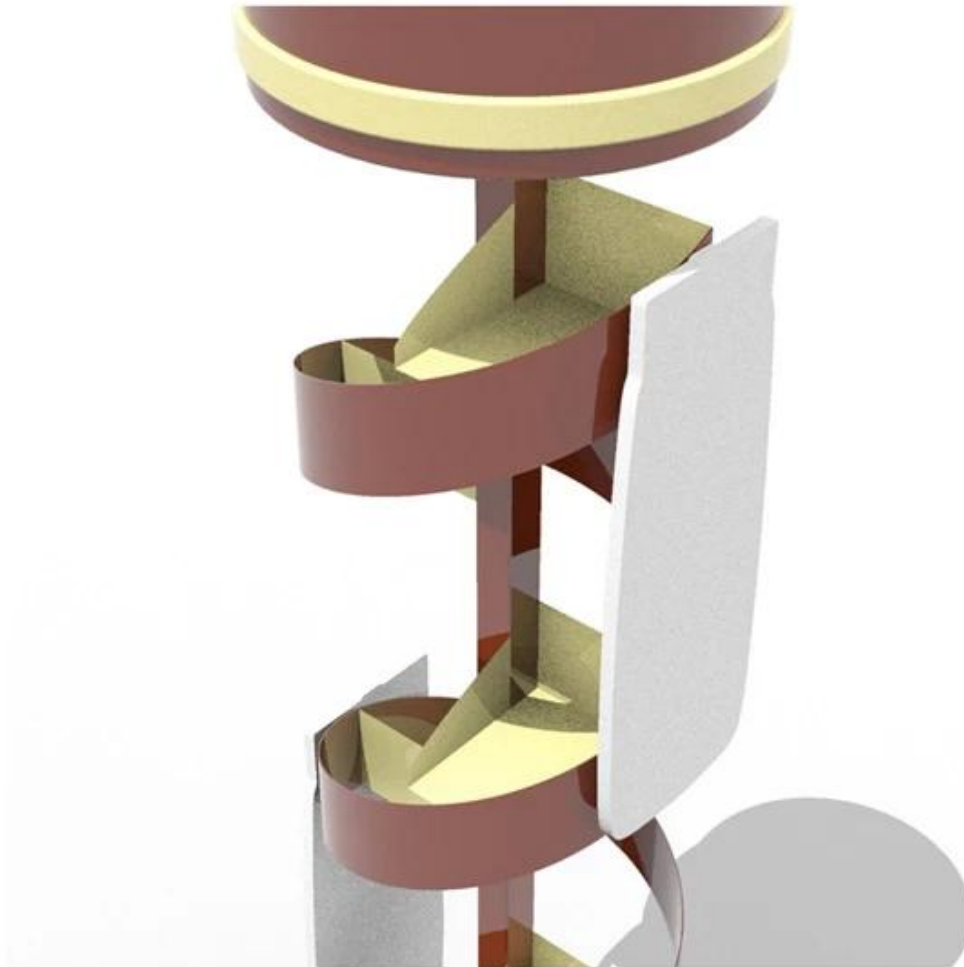

17 Detron POP