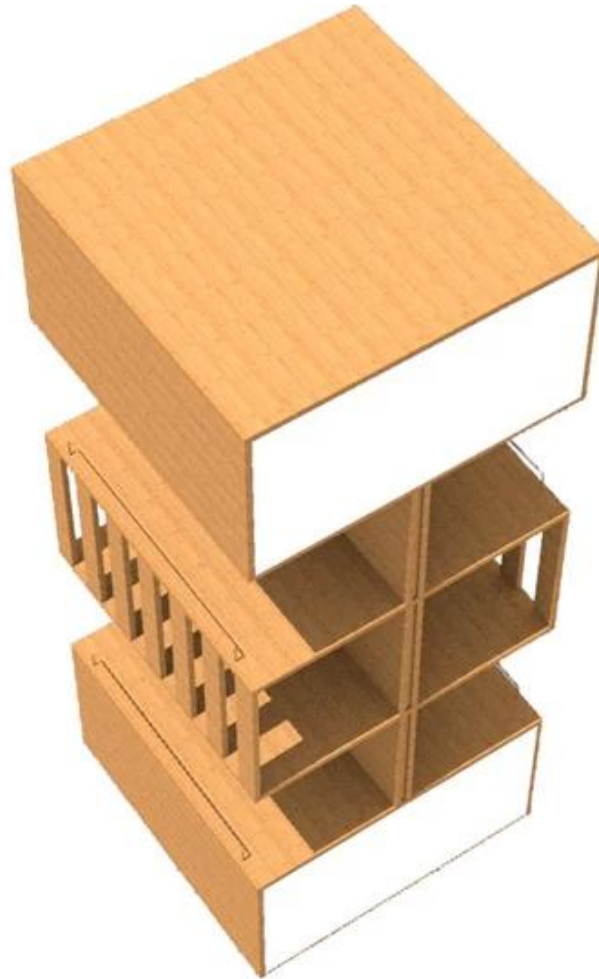

This is a time to attract customers and generate sale by placing [wooden display shelves](#) at the store. Your store must be attractive, clean and all the products should be in a line. So, to do it is necessary to place dark wooden display shelves in a supermarket.

Product Description

Product Type	wooden gondola display shelves
Product Name	Durable customized wooden gondola display shelves for retail shop
Model No.	DT-WF20
Size	500x500x1800mm or customized
Main material	Wood
Color	White,Black,Red,Etc.
MOQ	100PCS
Thickness	9~18mm
Sample time	7~12Days
Production time	25~30 Days
Surface Finished	Powder Coating/Painting/Chrome
Process	cut-bend-shape-polish-painting-packing
Delivery Terms	EXW,FOB,CIF
Payment Terms	T/T:30% Deposit+70% Balance before shipment, PayPal, Western union or negotiable
Packing	Wrap by plastic film for waterproof
	12KG 20MM EPS foam for anti-drop
	K=K Double layers brown carton suit for any shipment