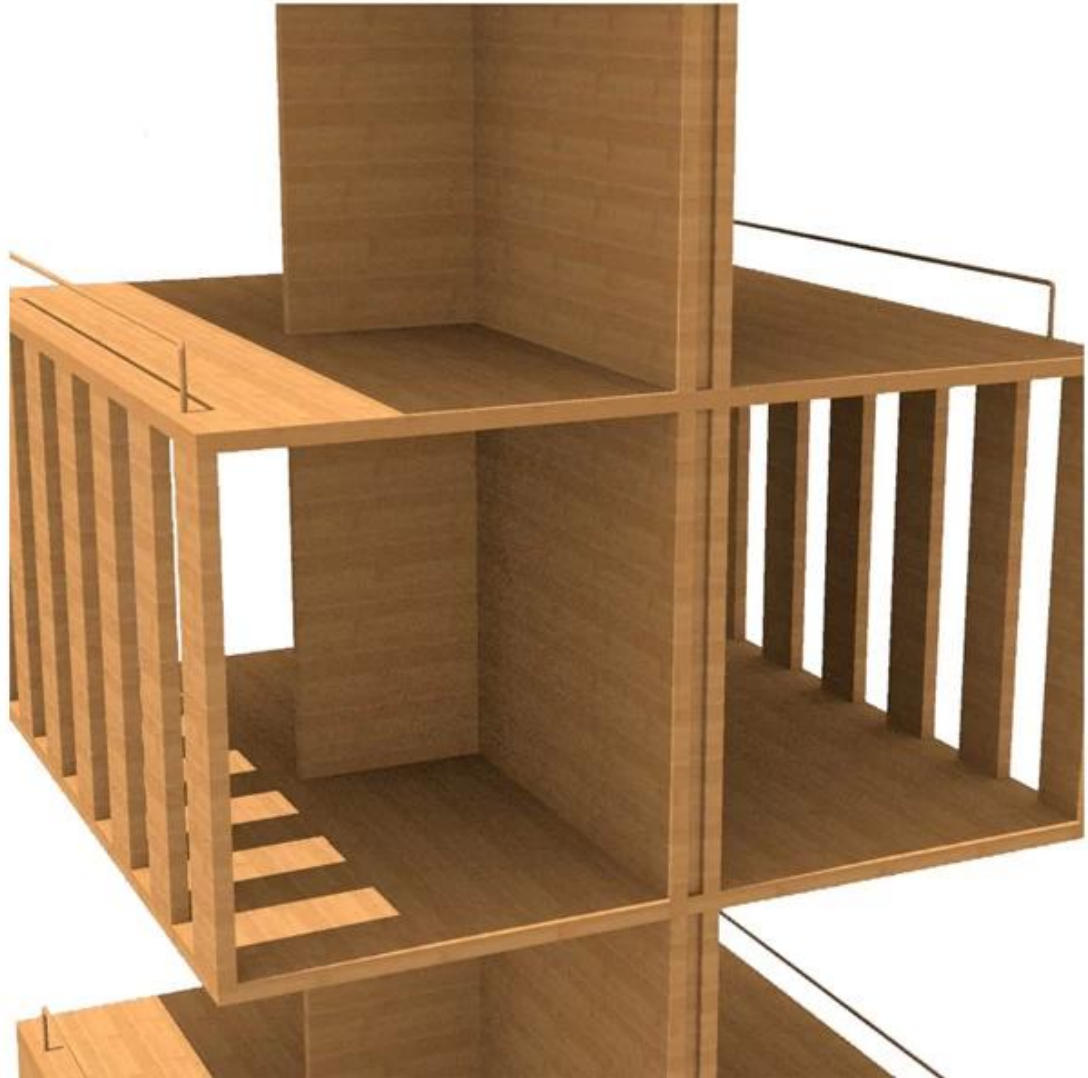

Product Description

Product Type	wooden gondola display shelves
Product Name	Durable customized wooden gondola display shelves for retail shop
Model No.	DT-WF20
Size	500x500x1800mm or customized
Main material	Wood
Color	White,Black,Red,Etc.
MOQ	100PCS
Thickness	9~18mm
Sample time	7~12Days
Production time	25~30 Days
Surface Finished	Powder Coating/Painting/Chrome
Process	cut-bend-shape-polish-painting-packing
Delivery Terms	EXW,FOB,CIF
Payment Terms	T/T:30% Deposit+70% Balance before shipment, PayPal, Western union or negotiable
Packing	Wrap by plastic film for waterproof
	12KG 20MM EPS foam for anti-drop
	K=K Double layers brown carton suit for any shipment