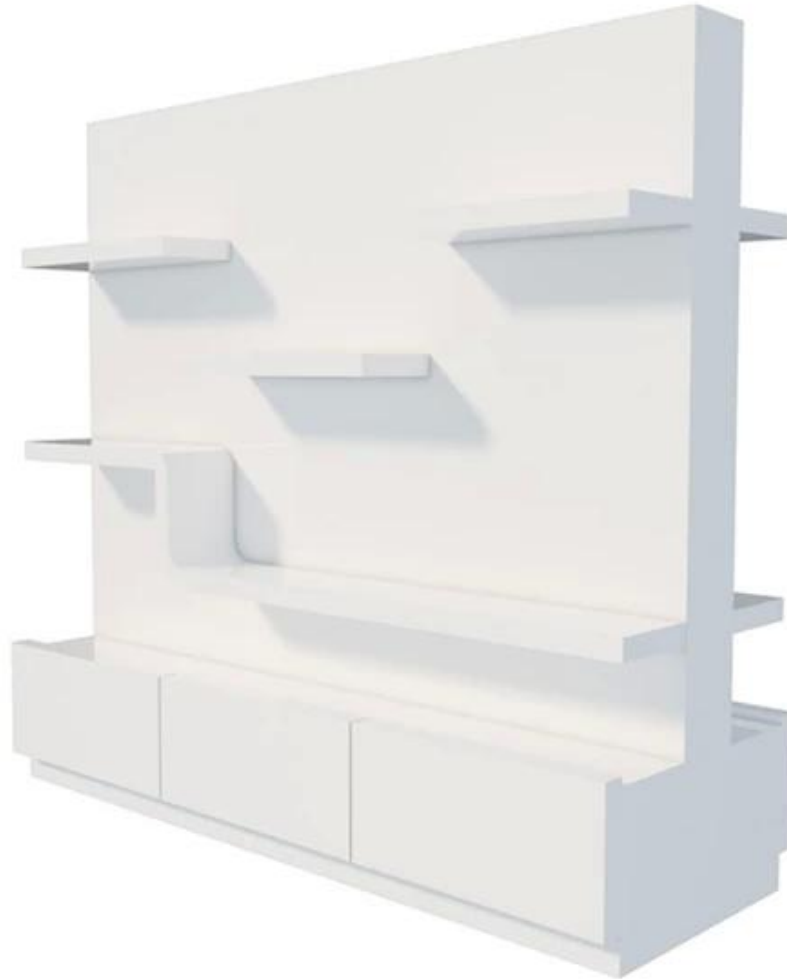

Managing a supermarket store is not an easy job. There are so many things you need to maintain in your store. In which wooden display shelves are the first one. Your selling depends on how you place your items in the store and along with that what things you are installing to keep your products. As per the supermarket owners, they feel that display wooden shelves are more effective than glass display shelves, because they can bear a heavy load of the products and enables owners to place items systematically in one go.

This is a time to attract customers and generate sale by placing [wooden display shelves](#) at the store. Your store must be attractive, clean and all the products should be in a line. So, to do it is necessary to place dark wooden display shelves in a supermarket.

## Product Description

Product Type	MDF headset display shelves
Product Name	OEM/ODM Customized MDF floor display shelves for headset
Model No.	DT-WF14
Size	1600x600x1500mm or customized
Main material	Wood
Color	White,Black,Red,Etc.
MOQ	100PCS
Thickness	9~18mm
Sample time	7~12Days
Production time	25~30 Days
Surface Finished	Powder Coating/Painting/Chrome
Process	cut-bend-shape-polish-painting-packing
Delivery Terms	EXW,FOB,CIF
Payment Terms	T/T:30% Deposit+70% Balance before shipment, PayPal, Western union or negotiable
Packing	Wrap by plastic film for waterproof
	12KG 20MM EPS foam for anti-drop
	K=K Double layers brown carton suit for any shipment