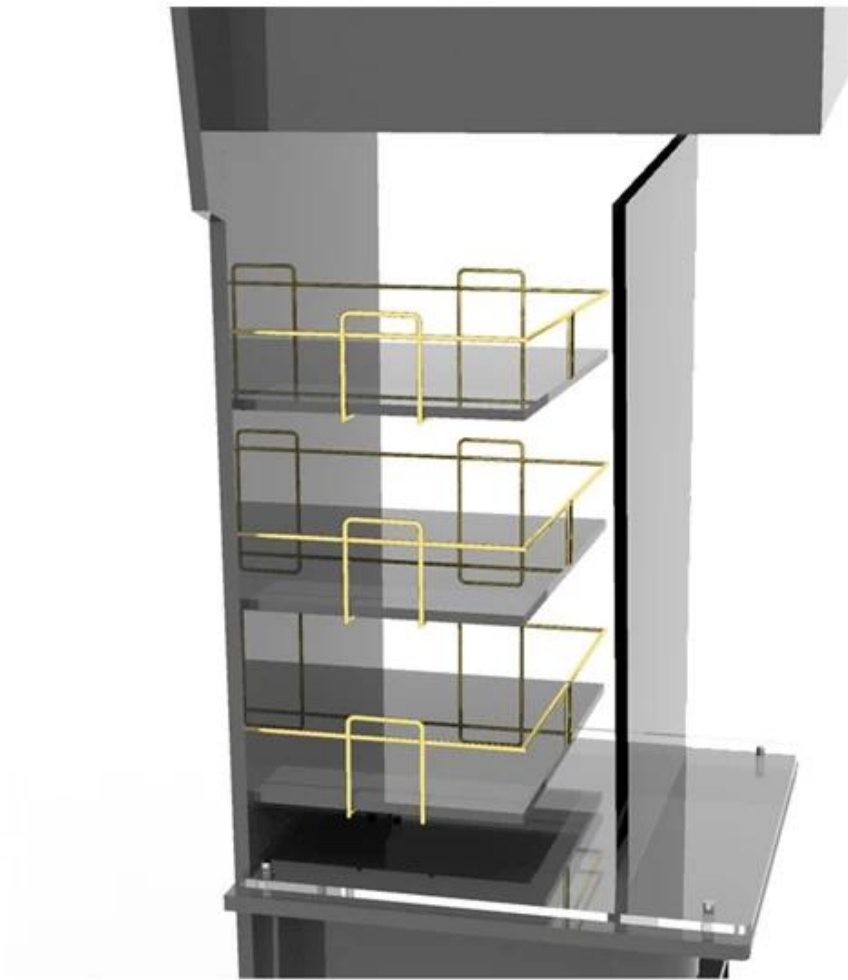

Product Description

Product Type	energy drink display shelves
Product Name	Supermarket customized flooring wooden energy drink display shelves
Model No.	DT-WDF11
Size	350x400x1800mm or customized
Main material	Wood
Color	White,Black,Red,Etc.
MOQ	100PCS
Thickness	9~18mm
Sample time	7~12Days
Production time	25~30 Days
Surface Finished	Powder Coating/Painting/Chrome
Process	cut-bend-shape-polish-painting-packing
Delivery Terms	EXW,FOB,CIF
Payment Terms	T/T:30% Deposit+70% Balance before shipment, PayPal, Western union or negotiable
Packing	Wrap by plastic film for waterproof
	12KG 20MM EPS foam for anti-drop
	K=K Double layers brown carton suit for any shipment