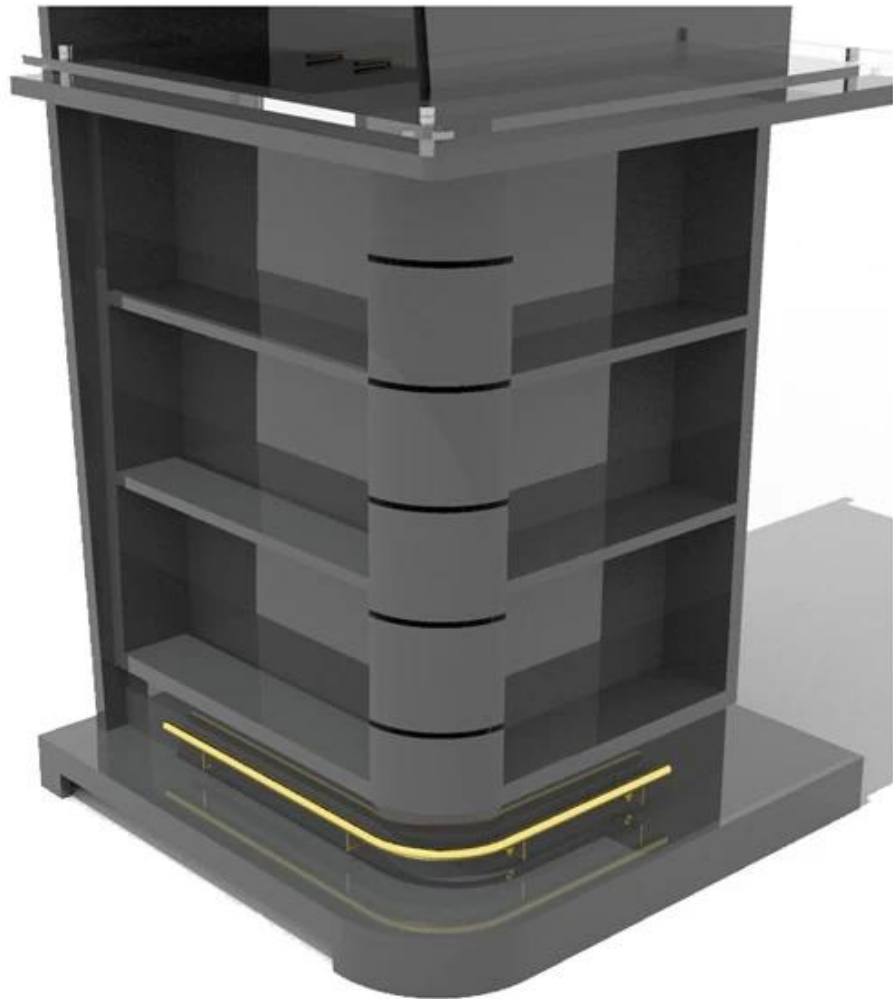

Product Description

Product Type	energy drink display shelves
Product Name	Supermarket customized flooring wooden energy drink display shelves
Model No.	DT-WDF11
Size	350x400x1800mm or customized
Main material	Wood
Color	White,Black,Red,Etc.
MOQ	100PCS
Thickness	9~18mm
Sample time	7~12Days
Production time	25~30 Days
Surface Finished	Powder Coating/Painting/Chrome
Process	cut-bend-shape-polish-painting-packing
Delivery Terms	EXW,FOB,CIF
Payment Terms	T/T:30% Deposit+70% Balance before shipment, PayPal, Western union or negotiable
Packing	Wrap by plastic film for waterproof
	12KG 20MM EPS foam for anti-drop
	K=K Double layers brown carton suit for any shipment