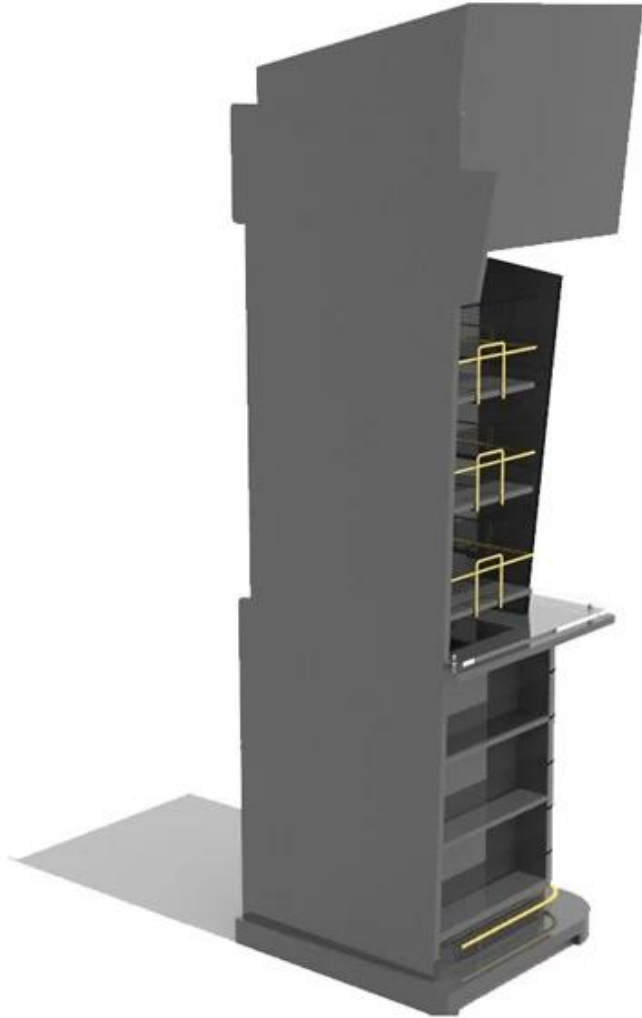

Product Description

Product Type	energy drink display shelves
Product Name	Supermarket customized flooring wooden energy drink display shelves
Model No.	DT-WDF11
Size	350x400x1800mm or customized
Main material	Wood
Color	White,Black,Red,Etc.
MOQ	100PCS
Thickness	9~18mm
Sample time	7~12Days
Production time	25~30 Days
Surface Finished	Powder Coating/Painting/Chrome
Process	cut-bend-shape-polish-painting-packing
Delivery Terms	EXW,FOB,CIF
Payment Terms	T/T:30% Deposit+70% Balance before shipment, PayPal, Western union or negotiable
Packing	Wrap by plastic film for waterproof
	12KG 20MM EPS foam for anti-drop
	K=K Double layers brown carton suit for any shipment