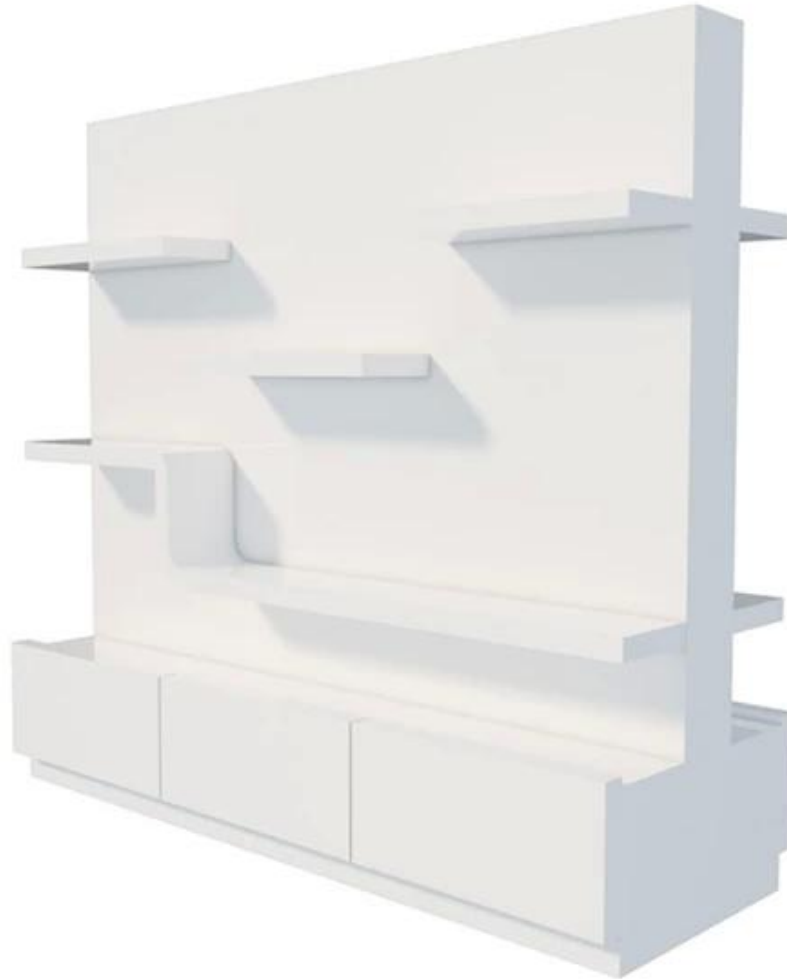

Material	MDF
Service	OEM / ODM
Model	DT-WF14
Size	1600x600x1500mm
Color	
Weight	
MOQ	100
Thickness	9mm
Length	7mm
Width	25mm
Material	
Material	
Material	EXW / FOB / CIF
Material	T / T 30% + 70% PayPal
Packaging	
	12KG 20MM EPS
	K = K

17 Detron
POP

Supply Ability

We can produce display stand follow customer's requirements.

Quality Guaranteed:

Our skillful in house QC standby at each procedure during the production to ensure the quality of the product.