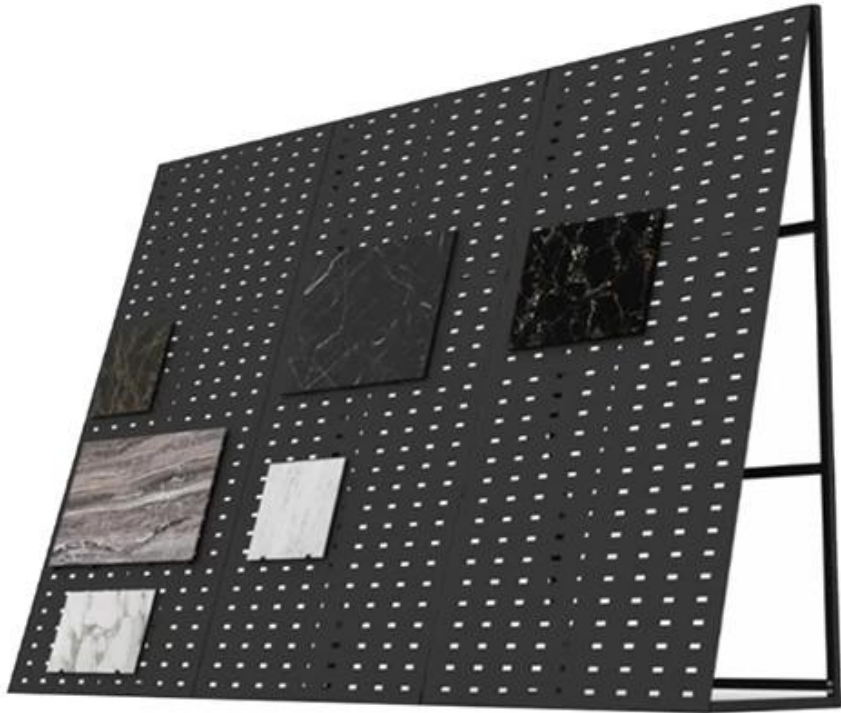

Store Display Fixture

Placeholder text for the first paragraph.

Placeholder text for the second paragraph, including a red highlighted section.

Placeholder text for the third paragraph, including the word 'Los Angles' and 'Web'.

Placeholder text for the fourth paragraph.

Placeholder text for the fifth paragraph.

Placeholder text for the sixth paragraph, including the number '1'.

Placeholder text for the seventh paragraph.

Placeholder text for the eighth paragraph.

請將此單與發票及出貨單一併寄回本公司 以便核對及出貨 謝謝
聯絡電話

品名	DT-DF22
規格	1800x300x1600mm
材	鋼
MOQ	100
厚度	1.5mm
數量	7x12
單位	25x30
備註	EXW/FOB/CIF
付款方式	T / T 30天 + 70天 或 PayPal
包裝	12KG 20MM EPS
	K = K 2

17 Detron POP

Supply Ability

We can produce display stand follow customer's requirements.