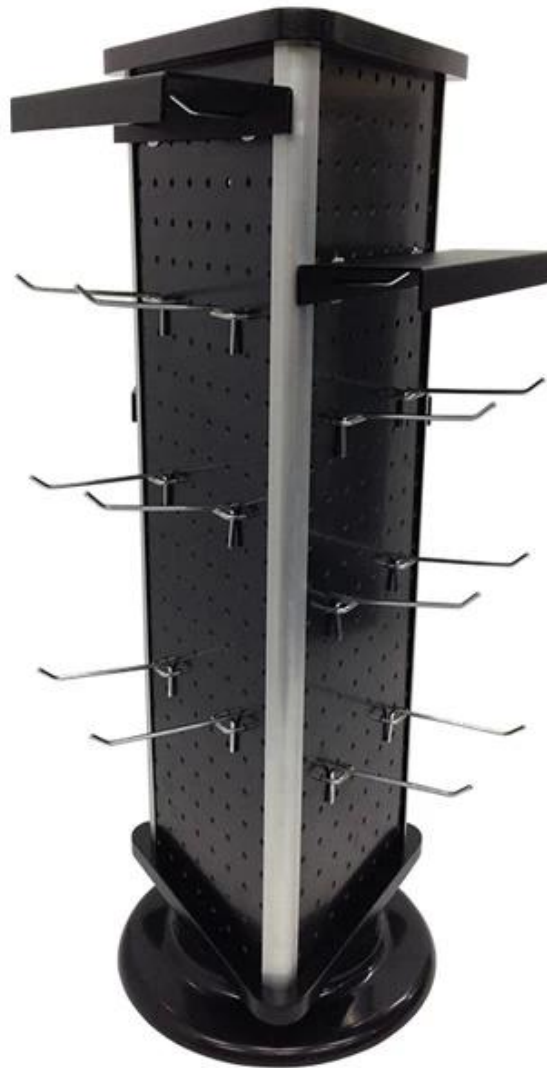

品名	XXXXXXXXXXXXXXXXXXXXXXXXXXXXXXXXXXXX
品番	DT-MC6
寸法	240x240x600mmXXXXXXXXXXXX
材質	鋼
色	XXXXXXXXXXXXXXXXXXXX
MOQ	100
厚	1.5mm
穴径	7.12
穴間	25.30
穴位置	XXXX/XX/XXXX
穴形状	XXXXXXXXXXXXXXXXXXXXXXXXXXXX
梱包	EXW/FOB/CIF
支払条件	T / T 30日以内 + 70日以内 PayPalXXXXXXXXXXXX
備考	XXXXXXXXXXXXXXXXXXXXXXXXXXXX
	XXXXXXXX12KG 20MM EPSXXXX
	K = KXXXXXXXXXXXXXXXXXXXX

ETRON
Custom Designed Displays

17 Detron
POP

Supply Ability

We can produce display stand follow customer's requirements.

Quality Guaranteed:

Our skillful in house QC standby at each procedure during the production to ensure the quality of the product.