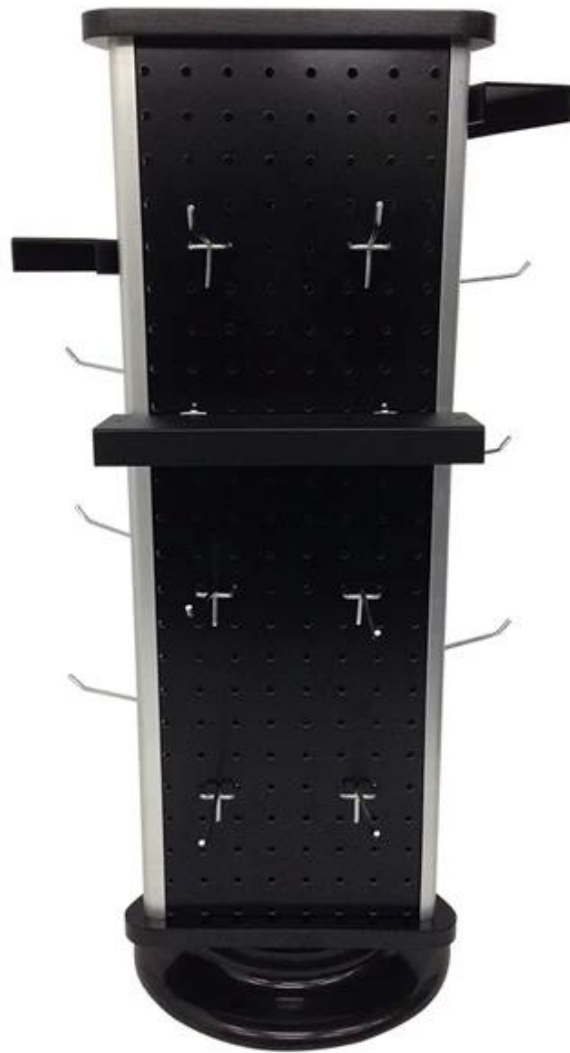

品名	XXXXXXXXXXXXXXXXXXXXXXXXXXXXXXXXXXXX
品番	DT-MC6
寸法	240x240x600mmXXXXXXXXXXXX
材質	鋼
色	XXXXXXXXXXXXXXXXXXXX
MOQ	100
厚	1.5mm
穴径	7.12
穴間	25.30
穴位置	XXXX/XX/XXXX
穴形状	XXXXXXXXXXXXXXXXXXXXXXXXXXXX
梱包	EXW/FOB/CIF
支払条件	T / T 30日以内 + 70日以内 PayPalXXXXXXXXXXXX
備考	XXXXXXXXXXXXXXXXXXXXXXXXXXXX
	XXXXXXXX12KG 20MM EPSXXXX
	K = KXXXXXXXXXXXXXXXXXXXX

ETRON
Custom Designed Displays

17 Detron
POP

Supply Ability

We can produce display stand follow customer's requirements.

Quality Guaranteed:

Our skillful in house QC standby at each procedure during the production to ensure the quality of the product.