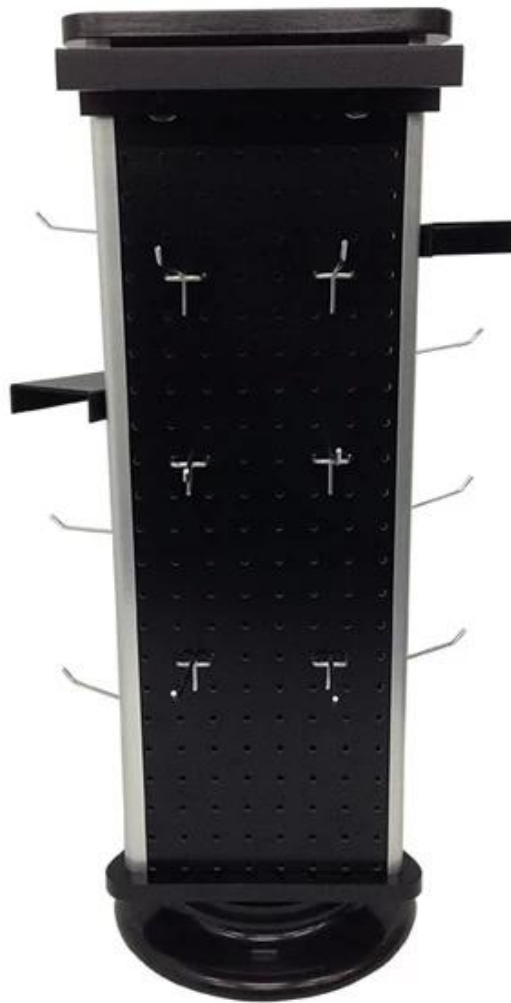

品名	XXXXXXXXXXXXXXXXXXXXXXXXXXXXXXXXXXXX
品番	DT-MC6
寸法	240x240x600mmXXXXXXXXXXXX
材質	鋼
色	XXXXXXXXXXXXXXXXXXXX
MOQ	100
厚	1.5mm
穴径	7.12
穴間	25.30
穴位置	XXXX/XX/XXXX
穴形状	XXXXXXXXXXXXXXXXXXXXXXXXXXXX
梱包	EXW/FOB/CIF
支払条件	T / T 30日以内 + 70日以内 PayPalXXXXXXXXXXXX
備考	XXXXXXXXXXXXXXXXXXXXXXXXXXXX
	XXXXXXXX12KG 20MM EPSXXXX
	K = KXXXXXXXXXXXXXXXXXXXX

ETRON
Custom Designed Displays

17 Detron
POP

Supply Ability

We can produce display stand follow customer's requirements.

Quality Guaranteed:

Our skillful in house QC standby at each procedure during the production to ensure the quality of the product.