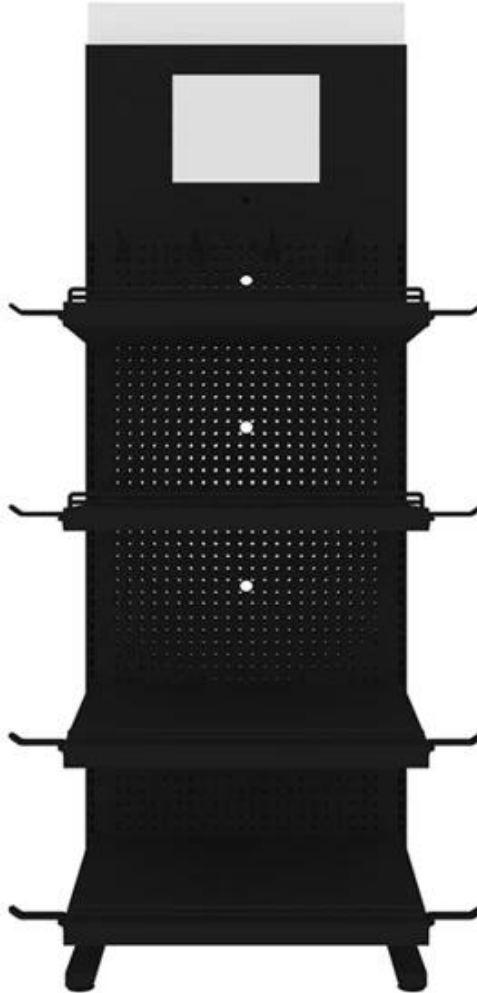

品名	鋼板 鋼 鋼板 鋼 鋼 鋼
規格	鋼板 鋼板 4 鋼 鋼 鋼板 pegboard 鋼 鋼
品番	DT-MF39
寸法	650x350x1900mm 鋼 鋼 鋼 鋼
重量	鋼
材質	鋼, 鋼, 鋼
MOQ	100PCS
厚さ	1 ~ 1.5mm
幅	7 ~ 12 鋼
長さ	25 ~ 30 鋼
表面処理	鋼 鋼 / 鋼 鋼 / 鋼
包装	鋼-鋼-鋼-鋼-鋼-鋼
納入条件	EXW, FOB, CIF
支払条件	T / T : 30 % 鋼 + 70 % 鋼 鋼 鋼, 鋼, 鋼 鋼 鋼 鋼
備考	鋼 鋼 鋼 鋼 鋼 鋼
	鋼 鋼 鋼 12KG 20MM EPS 鋼
	鋼 鋼 鋼 K = K 鋼 鋼 鋼 鋼

Supply Ability

We can produce display stand follow customer's requirements.

Quality Guaranteed:

Our skillful in house QC standby at each procedure during the production to ensure the quality of the product.