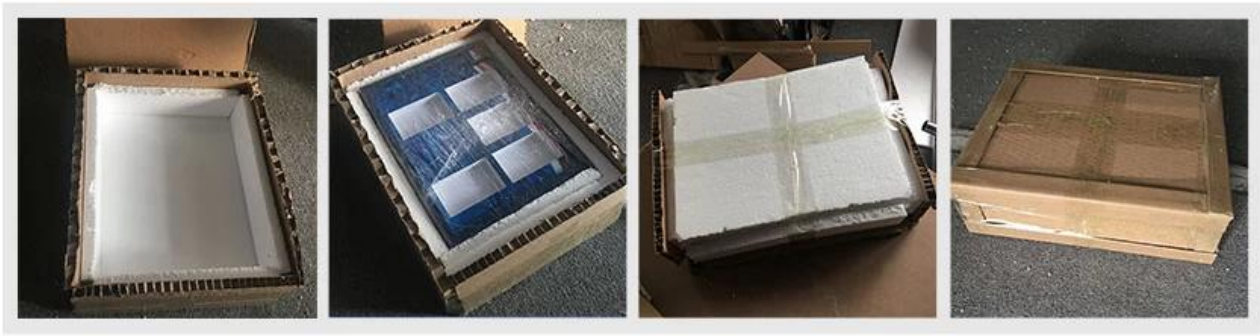

Detron 係數係 係 係 係 係 係 係 係, 係, 係 係 係 係 係 係 係 係.

係 係 係 係 係 係 係 係 POP 係 係 係 係 係 係.

係 & 係 係 係, 係 係 (係 係 係 係 係), 係 係, 係 (係, 係, 係).

FAQs