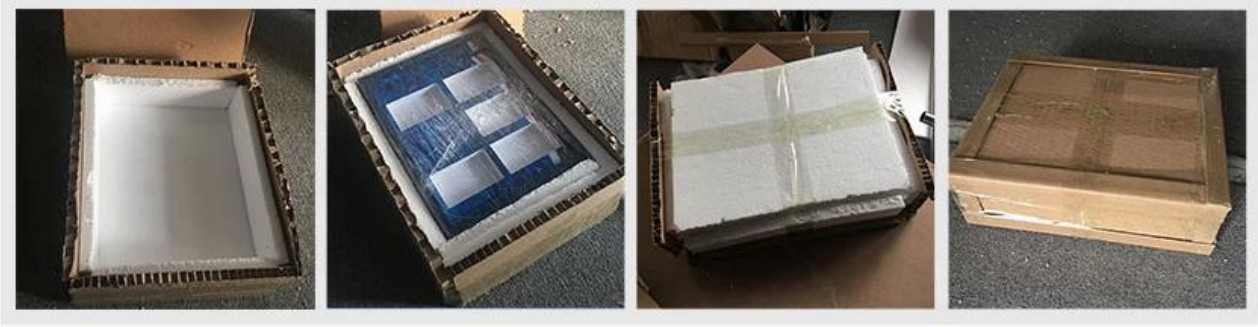

Acrylic Workshop

Wood Workshop

Metal Workshop

Screen Printing Workshop

1. 00 00 : 00 = 00 5 0 00, 00 000 00 00 000 0000000.
- 2.Inner 0 : 0000, 00 00, 00 00 00.
3. 000 00 00, 00 diop 0000 000000.

Detron 係咁嘅 咁 咁 咁 咁 咁 咁, 咁, 咁 咁 咁 咁 咁 咁 咁.