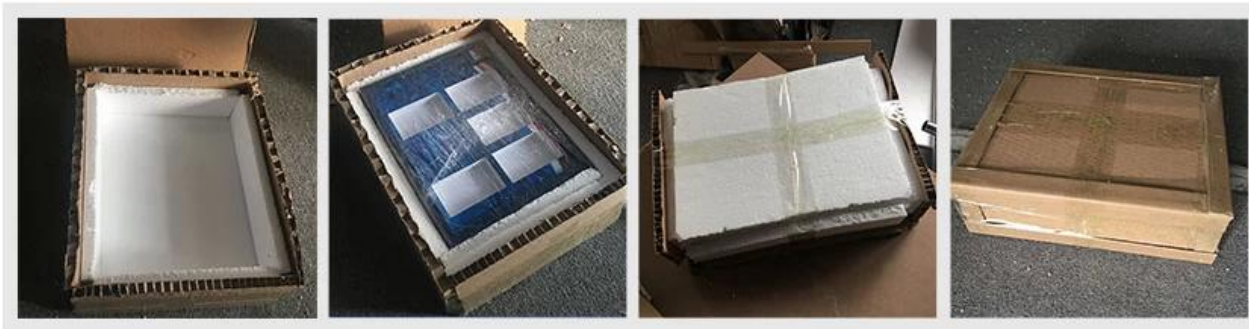

Acrylic Workshop

Wood Workshop

Metal Workshop

Screen Printing Workshop

1. 00 00 : 00 = 00 5 0 00, 00 000 00 00 000 0000000.
- 2.Inner 0 : 0000, 00 00, 00 00 00.
3. 000 00 00, 00 diop 0000 000000.

Detron 係咁嘅 咁 咁 咁 咁 咁 咁, 咁, 咁 咁 咁 咁 咁 咁.