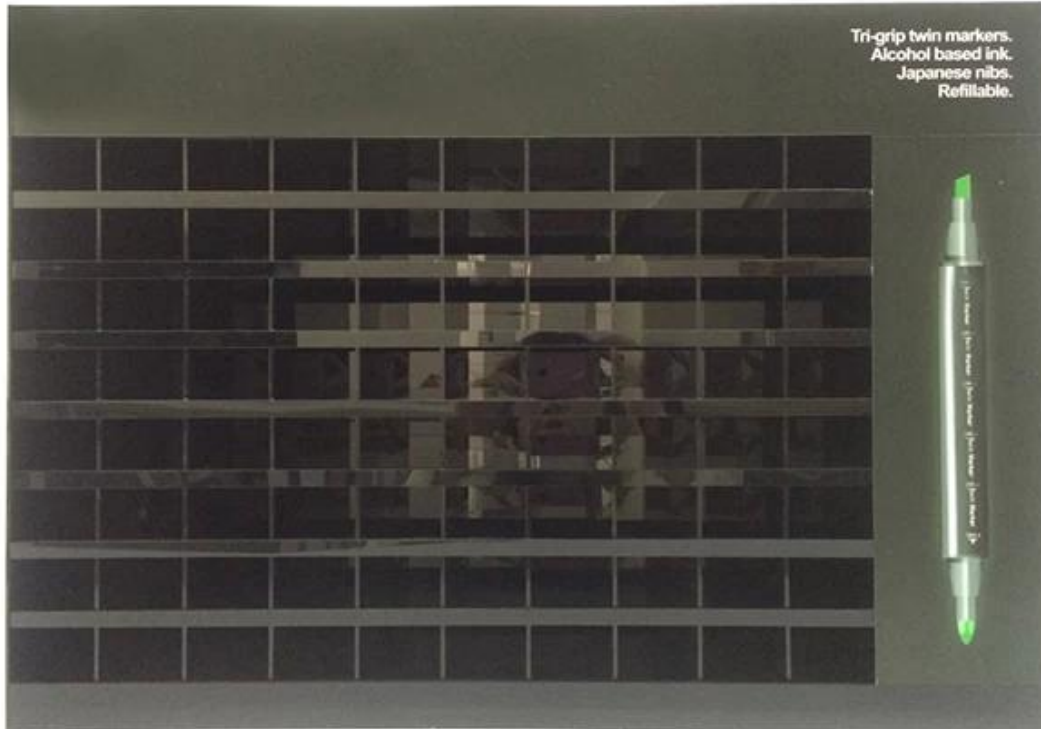

ETRON

Custom Designed Displays

Supply Ability

We can produce display stand follow customer's requirements.

Quality Guaranteed:

Our skillful in house QC standby at each procedure during the production to ensure the quality of the product.