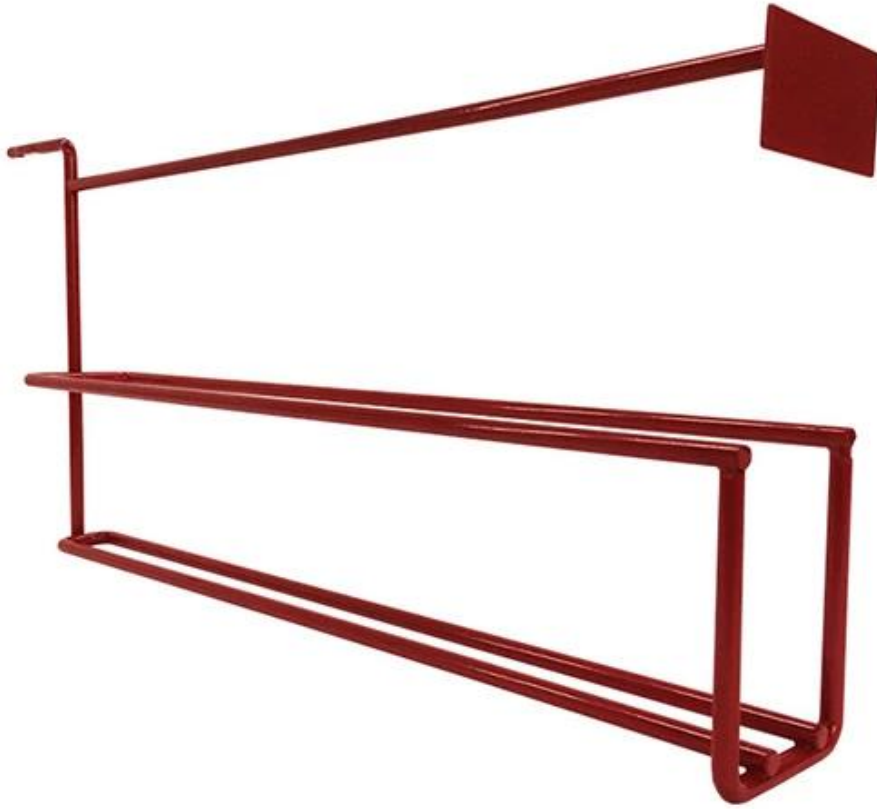

ETRON

Custom Designed Displays