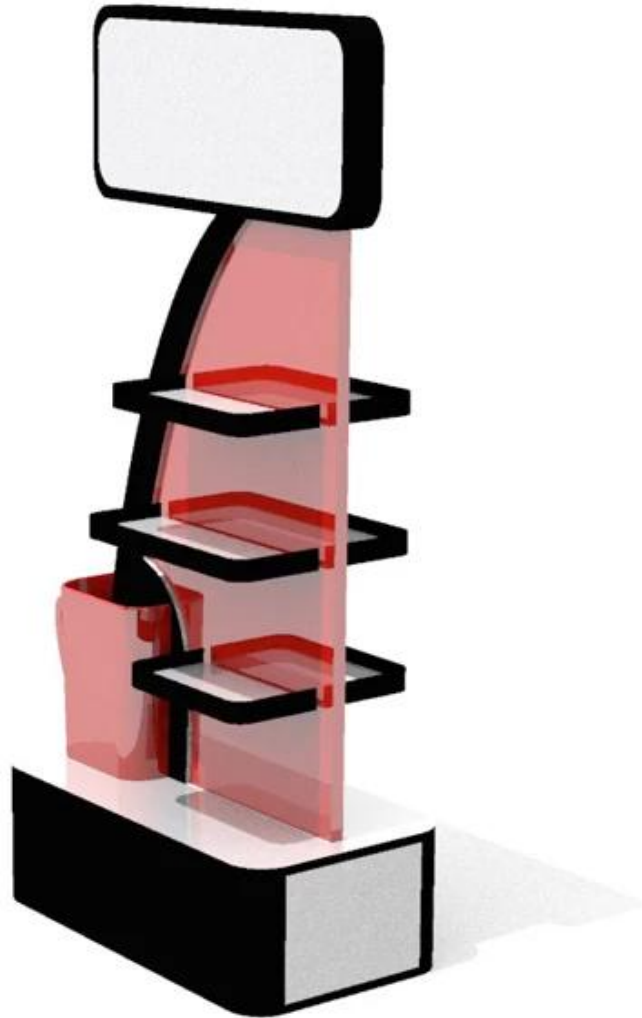

Wooden Retail Display Shelves for Supermarket

Supermarket is a place where selling of products is depend on the presentation of the products. You can only attract your customer if your store items are placed systematically. Wooden retail display shelves provide selling space for your products in stores. There are tons of products are to be sold in the supermarket. So, it is vital to install high-quality based [display wooden shelves](#) in the store. At our online store you will get variety of display shelves at the best market rates.

Managing a supermarket store is not an easy job. There are so many things you need to maintain in your store. In which wooden display shelves are the first one. Your selling depends on how you place your items in the store and along with that what things you are installing to keep your products. As per the supermarket owners, they feel that display wooden shelves are more effective than glass display shelves, because they can bear a heavy load of the products and enables owners to place items systematically in one go.

This is a time to attract customers and generate sale by placing [wooden display shelves](#) at the store. Your store must be attractive, clean and all the products should be in a line. So, to do it is necessary to place dark wooden display shelves in a supermarket.

Product Description

Product Type	instant coffee display shelves
Product Name	New Design wooden flooring display shelves for instant coffee
Model No.	DT-WDF10
Size	900x500x1894mm or customized
Main material	Wood
Color	White,Black,Red,Etc.
MOQ	100PCS
Thickness	9~18mm
Sample time	7~12Days
Production time	25~30 Days
Surface Finished	Powder Coating/Painting/Chrome
Process	cut-bend-shape-polish-painting-packing
Delivery Terms	EXW,FOB,CIF
Payment Terms	T/T:30% Deposit+70% Balance before shipment, PayPal, Western union or negotiable
Packing	Wrap by plastic film for waterproof
	12KG 20MM EPS foam for anti-drop
	K=K Double layers brown carton suit for any shipment