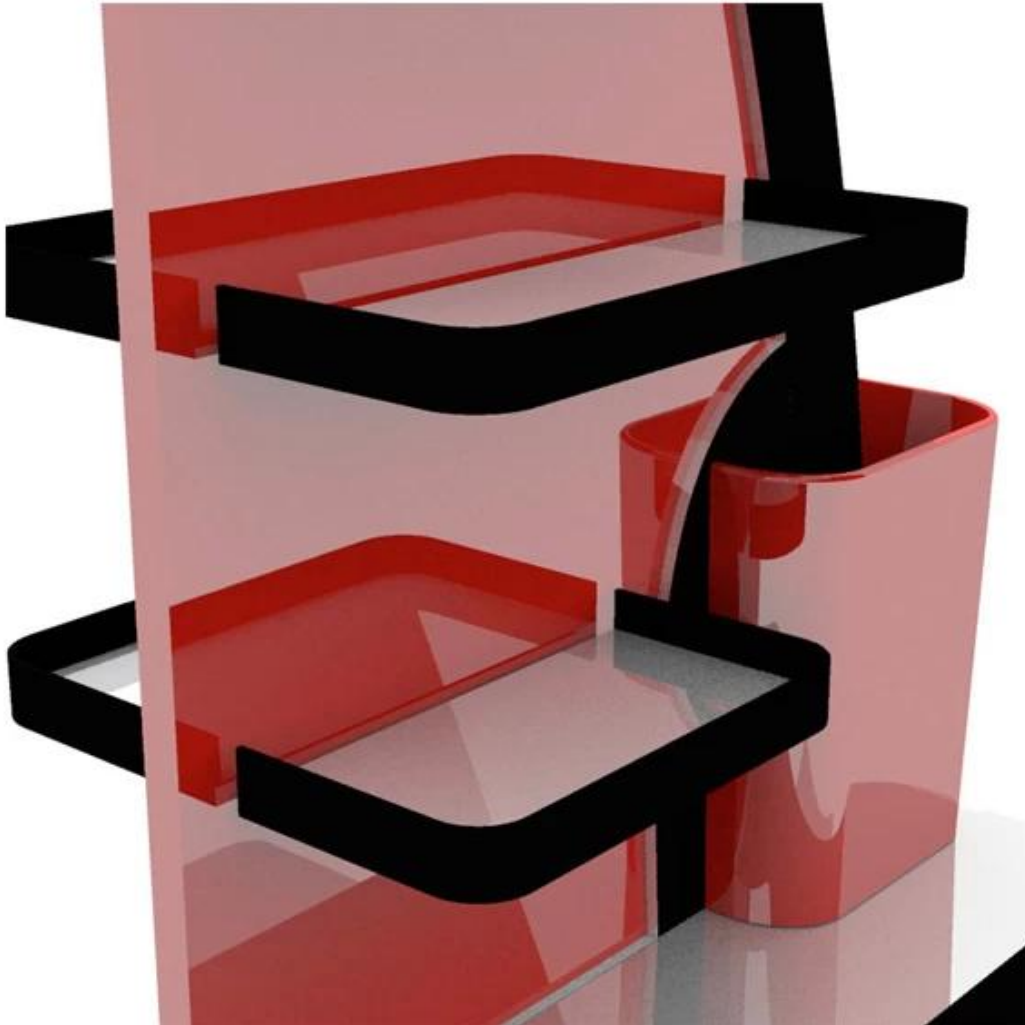

Product Description

Product Type	instant coffee display shelves
Product Name	New Design wooden flooring display shelves for instant coffee
Model No.	DT-WDF10
Size	900x500x1894mm or customized
Main material	Wood
Color	White,Black,Red,Etc.
MOQ	100PCS
Thickness	9~18mm
Sample time	7~12Days
Production time	25~30 Days
Surface Finished	Powder Coating/Painting/Chrome
Process	cut-bend-shape-polish-painting-packing
Delivery Terms	EXW,FOB,CIF
Payment Terms	T/T:30% Deposit+70% Balance before shipment, PayPal, Western union or negotiable
Packing	Wrap by plastic film for waterproof
	12KG 20MM EPS foam for anti-drop
	K=K Double layers brown carton suit for any shipment