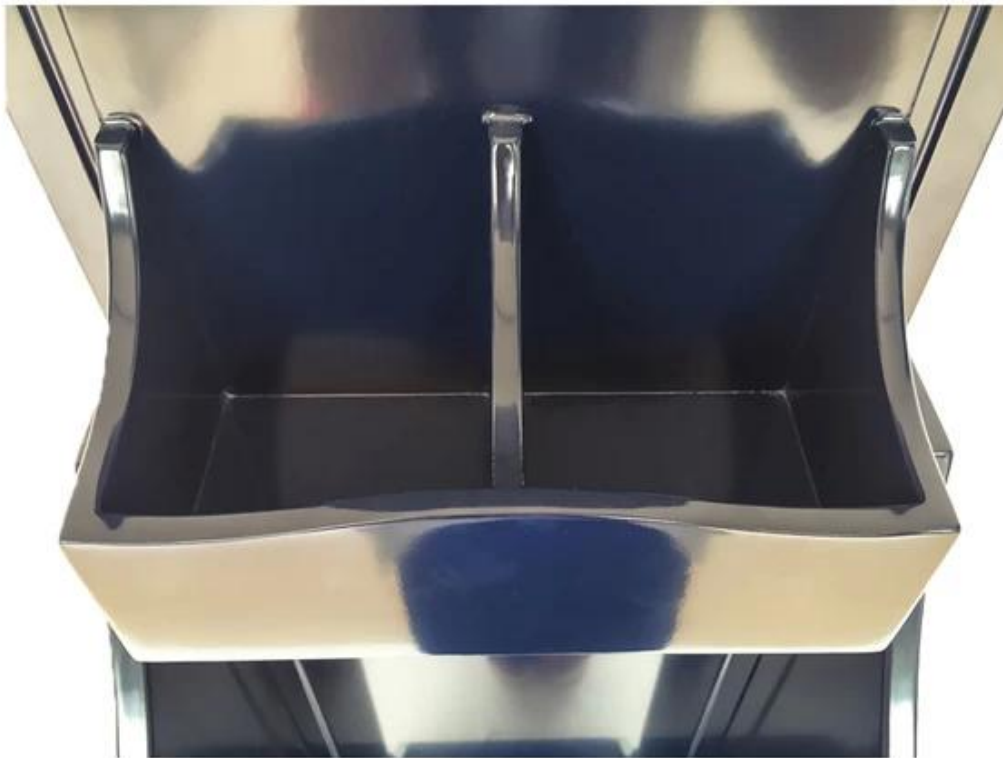

Product Description

Product Type	alcohol display shelves manufacturer
Product Name	Wooden slatwall flooring OEM/ODM service display shelves for alcohol
Model No.	DT-WDF18
Size	250x200x1900mm or customized
Main material	Wood
Color	White,Black,Red,Etc.
MOQ	100PCS
Thickness	9~18mm
Sample time	7~12Days
Production time	25~30 Days
Surface Finished	Powder Coating/Painting/Chrome
Process	cut-bend-shape-polish-painting-packing
Delivery Terms	EXW,FOB,CIF
Payment Terms	T/T:30% Deposit+70% Balance before shipment, PayPal, Western union or negotiable
Packing	Wrap by plastic film for waterproof
	12KG 20MM EPS foam for anti-drop
	K=K Double layers brown carton suit for any shipment